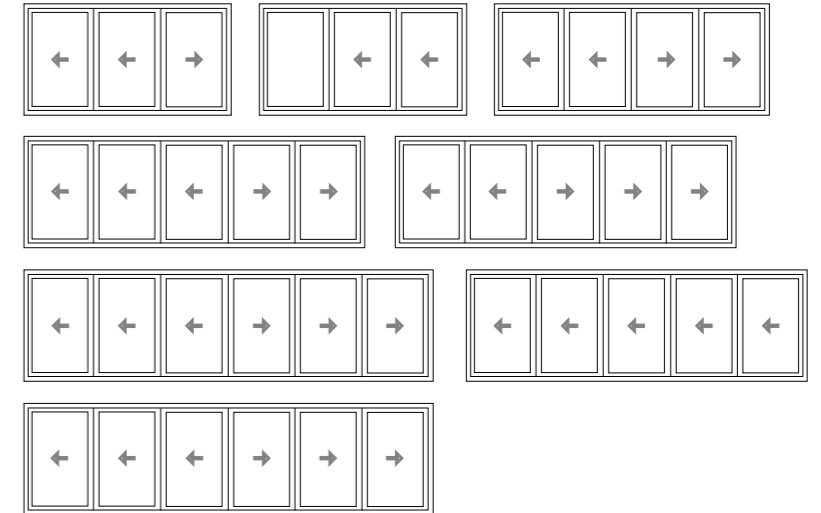

Choose your style

These are just a few of the potential style variations available. If you can't see the style you are looking for, ask us for further options.