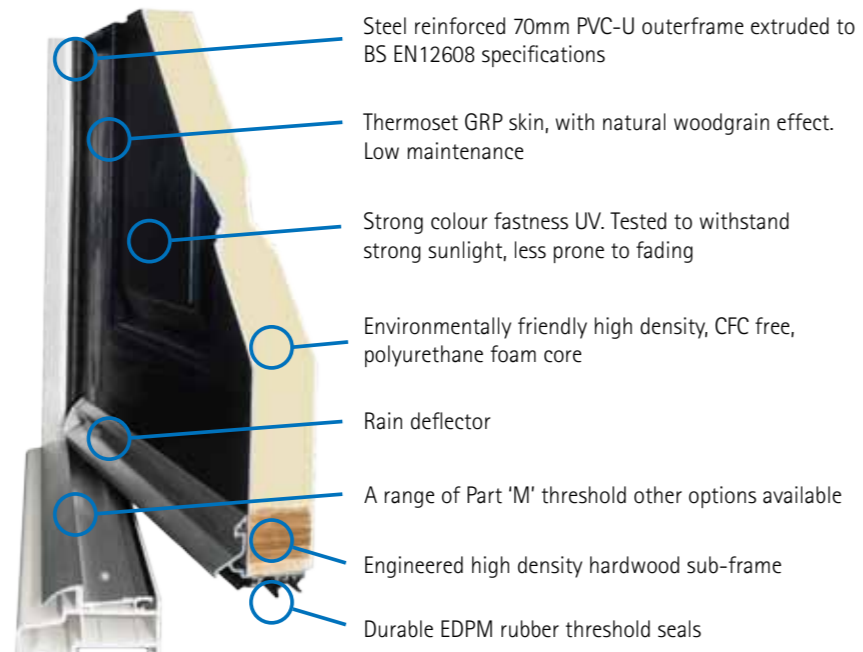

Composite Doors

Our collection of composite doors are designed with meticulous attention to detail and finished to the highest possible standard. Your front door is a symbol of your home, your family and your life. It's as individual as you are and it says a lot about you. Which is why it's so important that when you choose a new door, it has to be exactly right, not just nearly right. After all, it's going to be with you for years to come.

Secure, stylish and energy efficient

Performance

Our doors meet the requirements of the most stringent and recognised British security and safety standards. Our doors pass the PAS24 security standard, which measures resistance against forced mechanical and human entry. Our doors also pass the latest PAS23 standard, a measurement of resistance to air and water penetration, at the highest level.

High Security Performance Hardware

Doors are fitted with high security, multi-point door locks and adjustable flag hinges as standard. All (with the exception of our flood door) conform to the Secured by Design official Police security initiative. The Secured By Design standard is recognised by the Association of British Insurers.

Door Furniture

Add the finishing touches to your door by choosing from a complete range of matching quality door handles, letterplates, urn knockers, spyholes, security chains and numerals in gold, chrome, black or white effect finish.

Threshold

Optional aluminium low thresholds are available at 15mm (Part 'M Compliant) for easier wheel-chair/pram access or 30mm heights.

UV Stability Tested

Doors are tested to withstand extreme sunlight conditions and are UV stability guaranteed to 10 years.